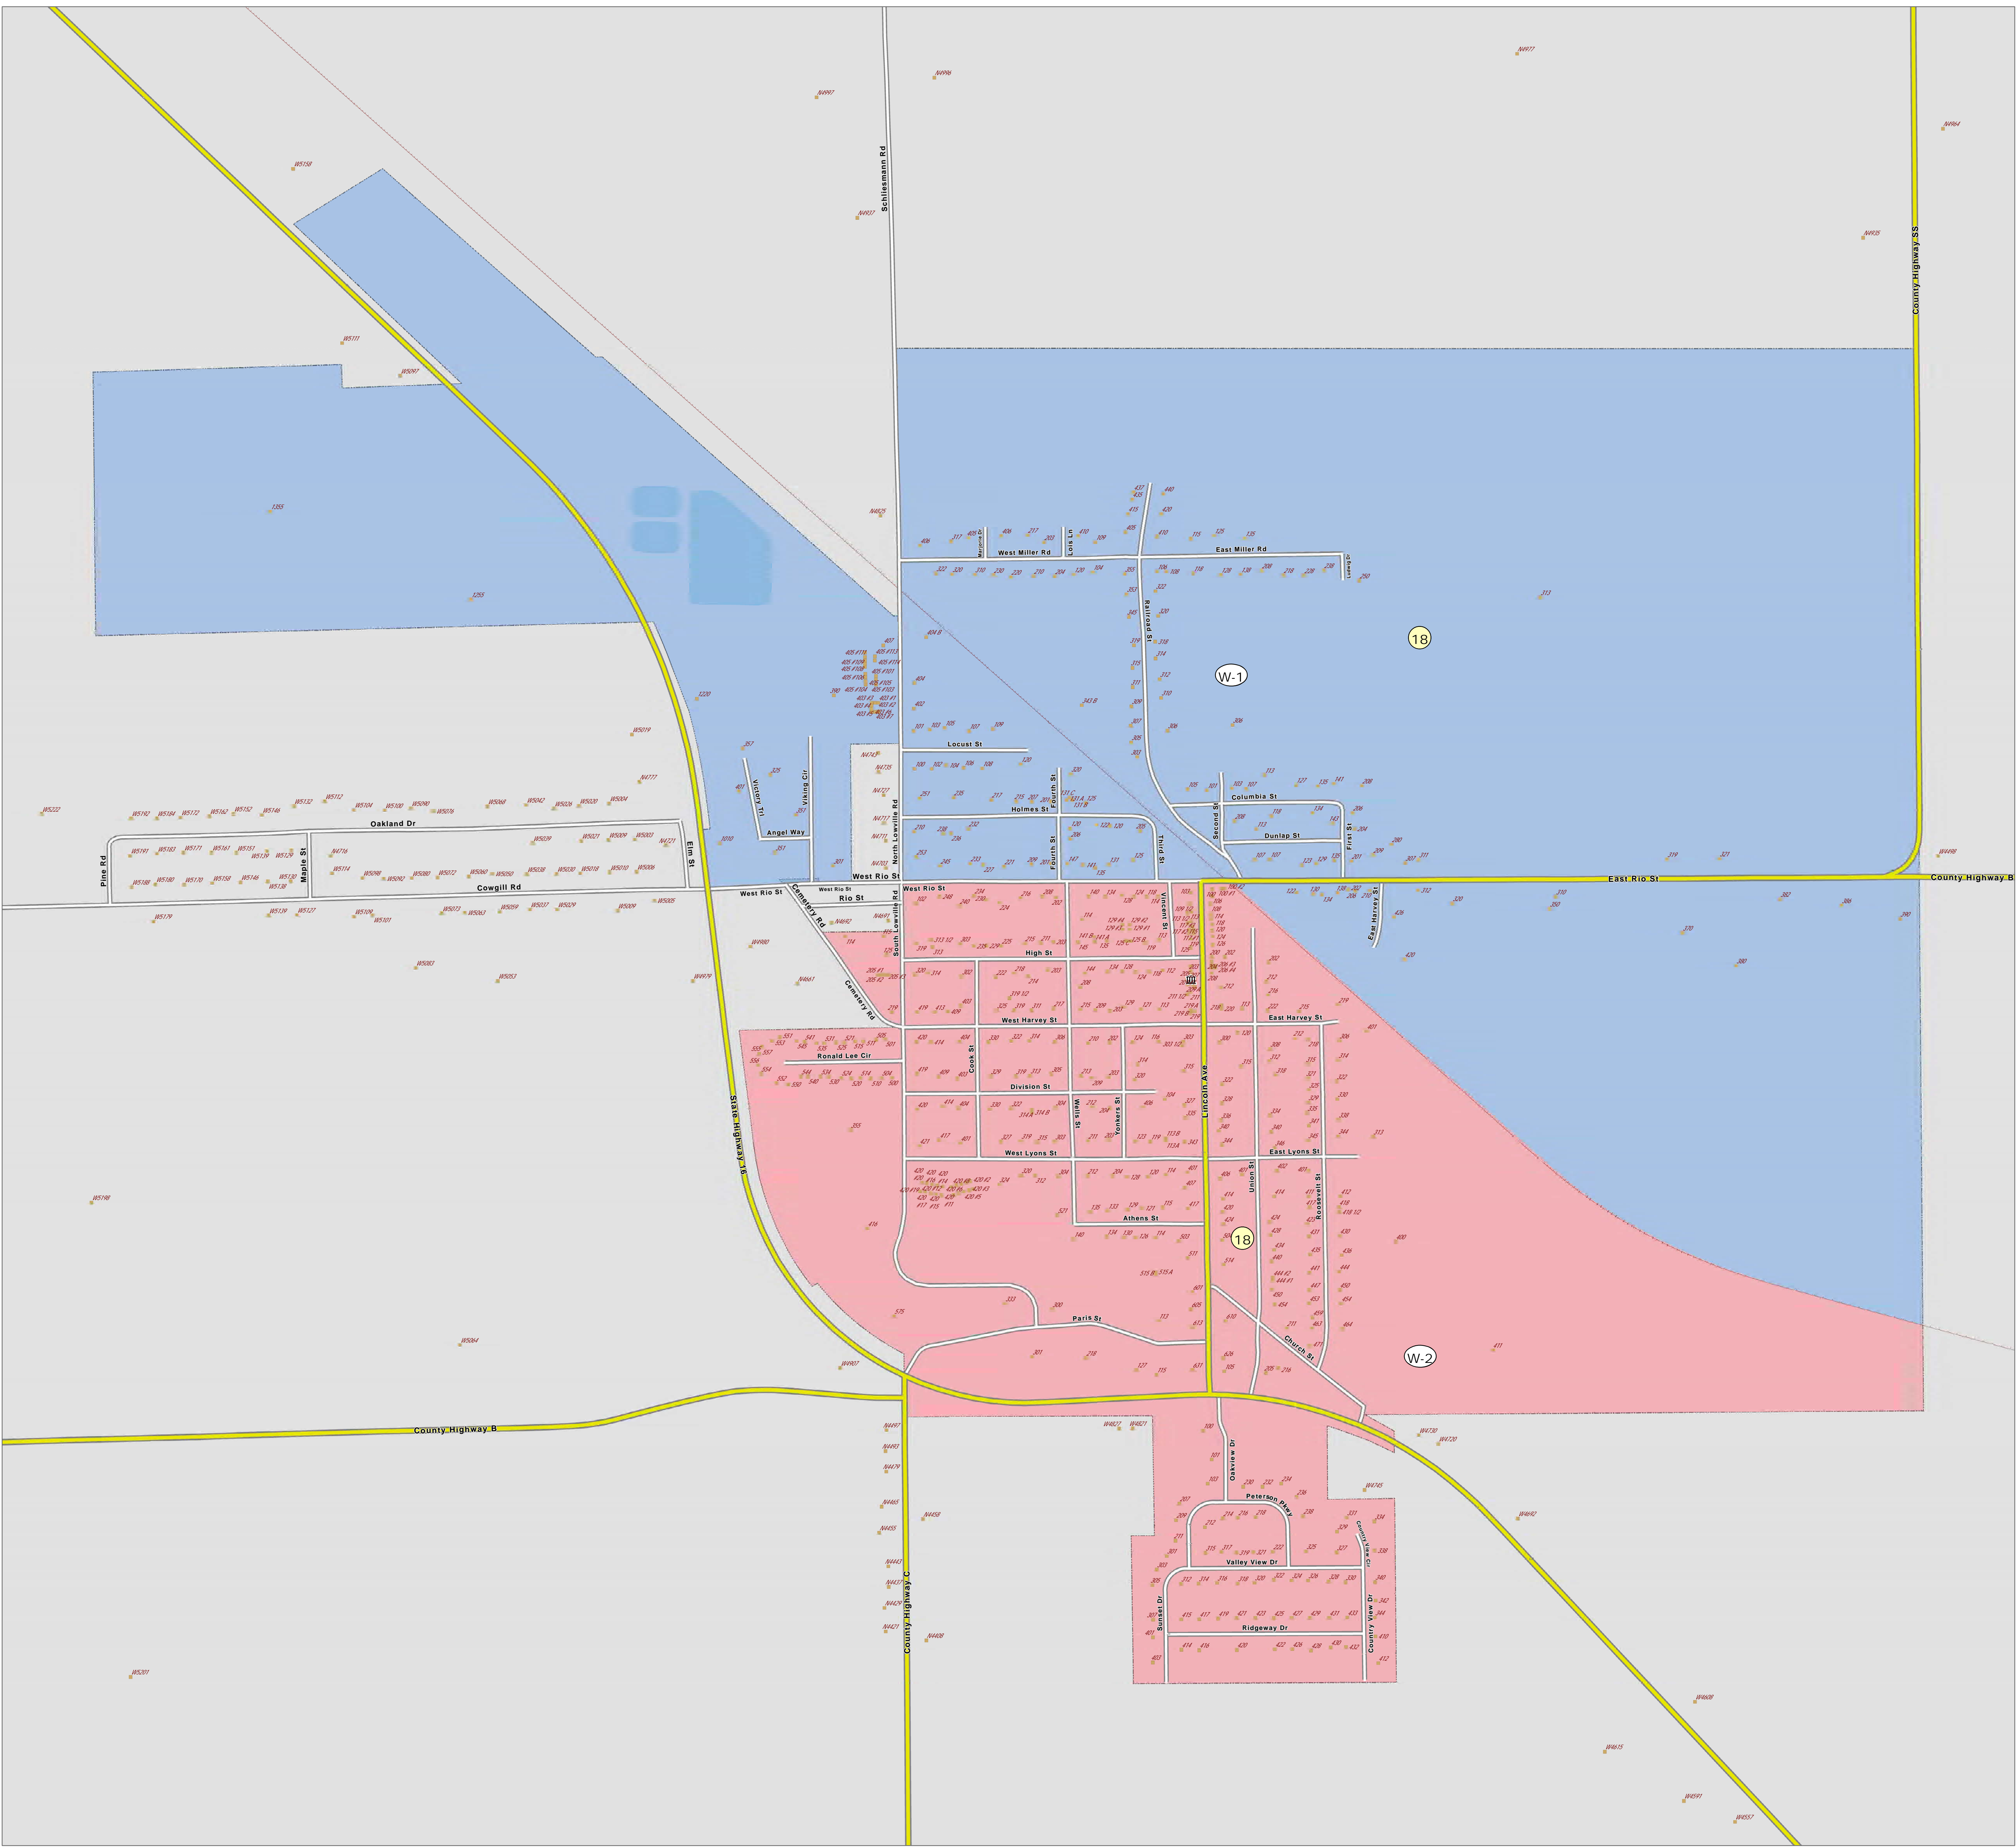

VILLAGE OF RIO

- Legend
- Supervisory
 - Ward (W-)
 - Aldermanic

COLUMBIA COUNTY, WI

SUPERVISORY DISTRICT(S)

SCHOOL DISTRICT(S)