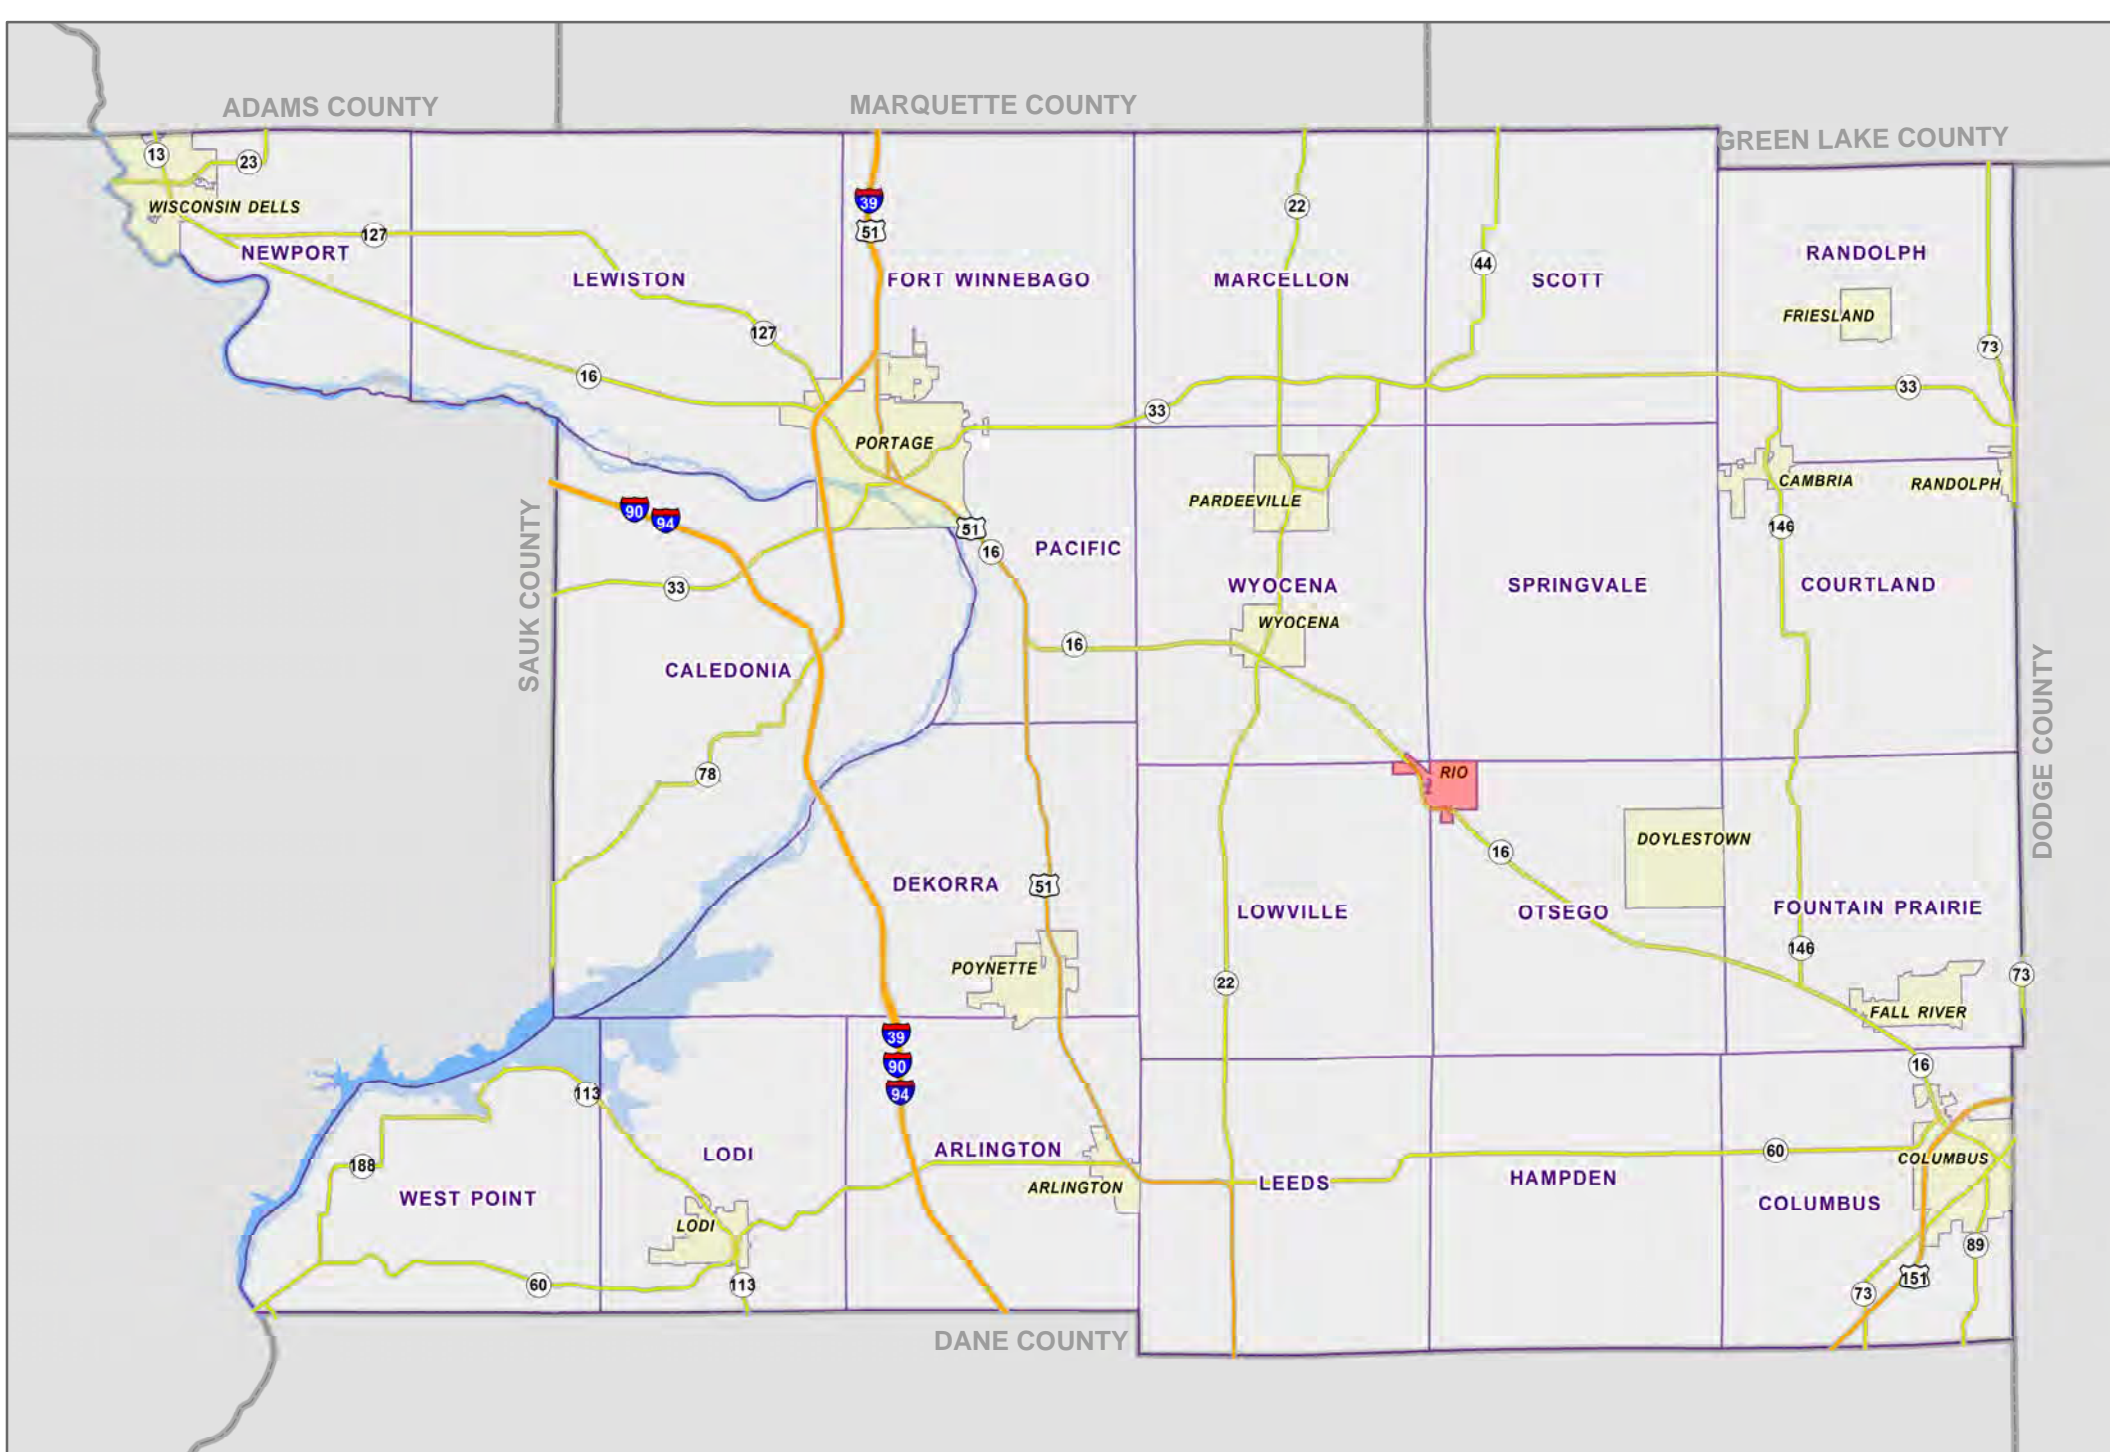

VILLAGE OF RIO

- Legend
- Supervisory
 - Ward (W-)
 - Aldermanic

COLUMBIA COUNTY, WI

SUPERVISORY DISTRICT(S)

SCHOOL DISTRICT(S)