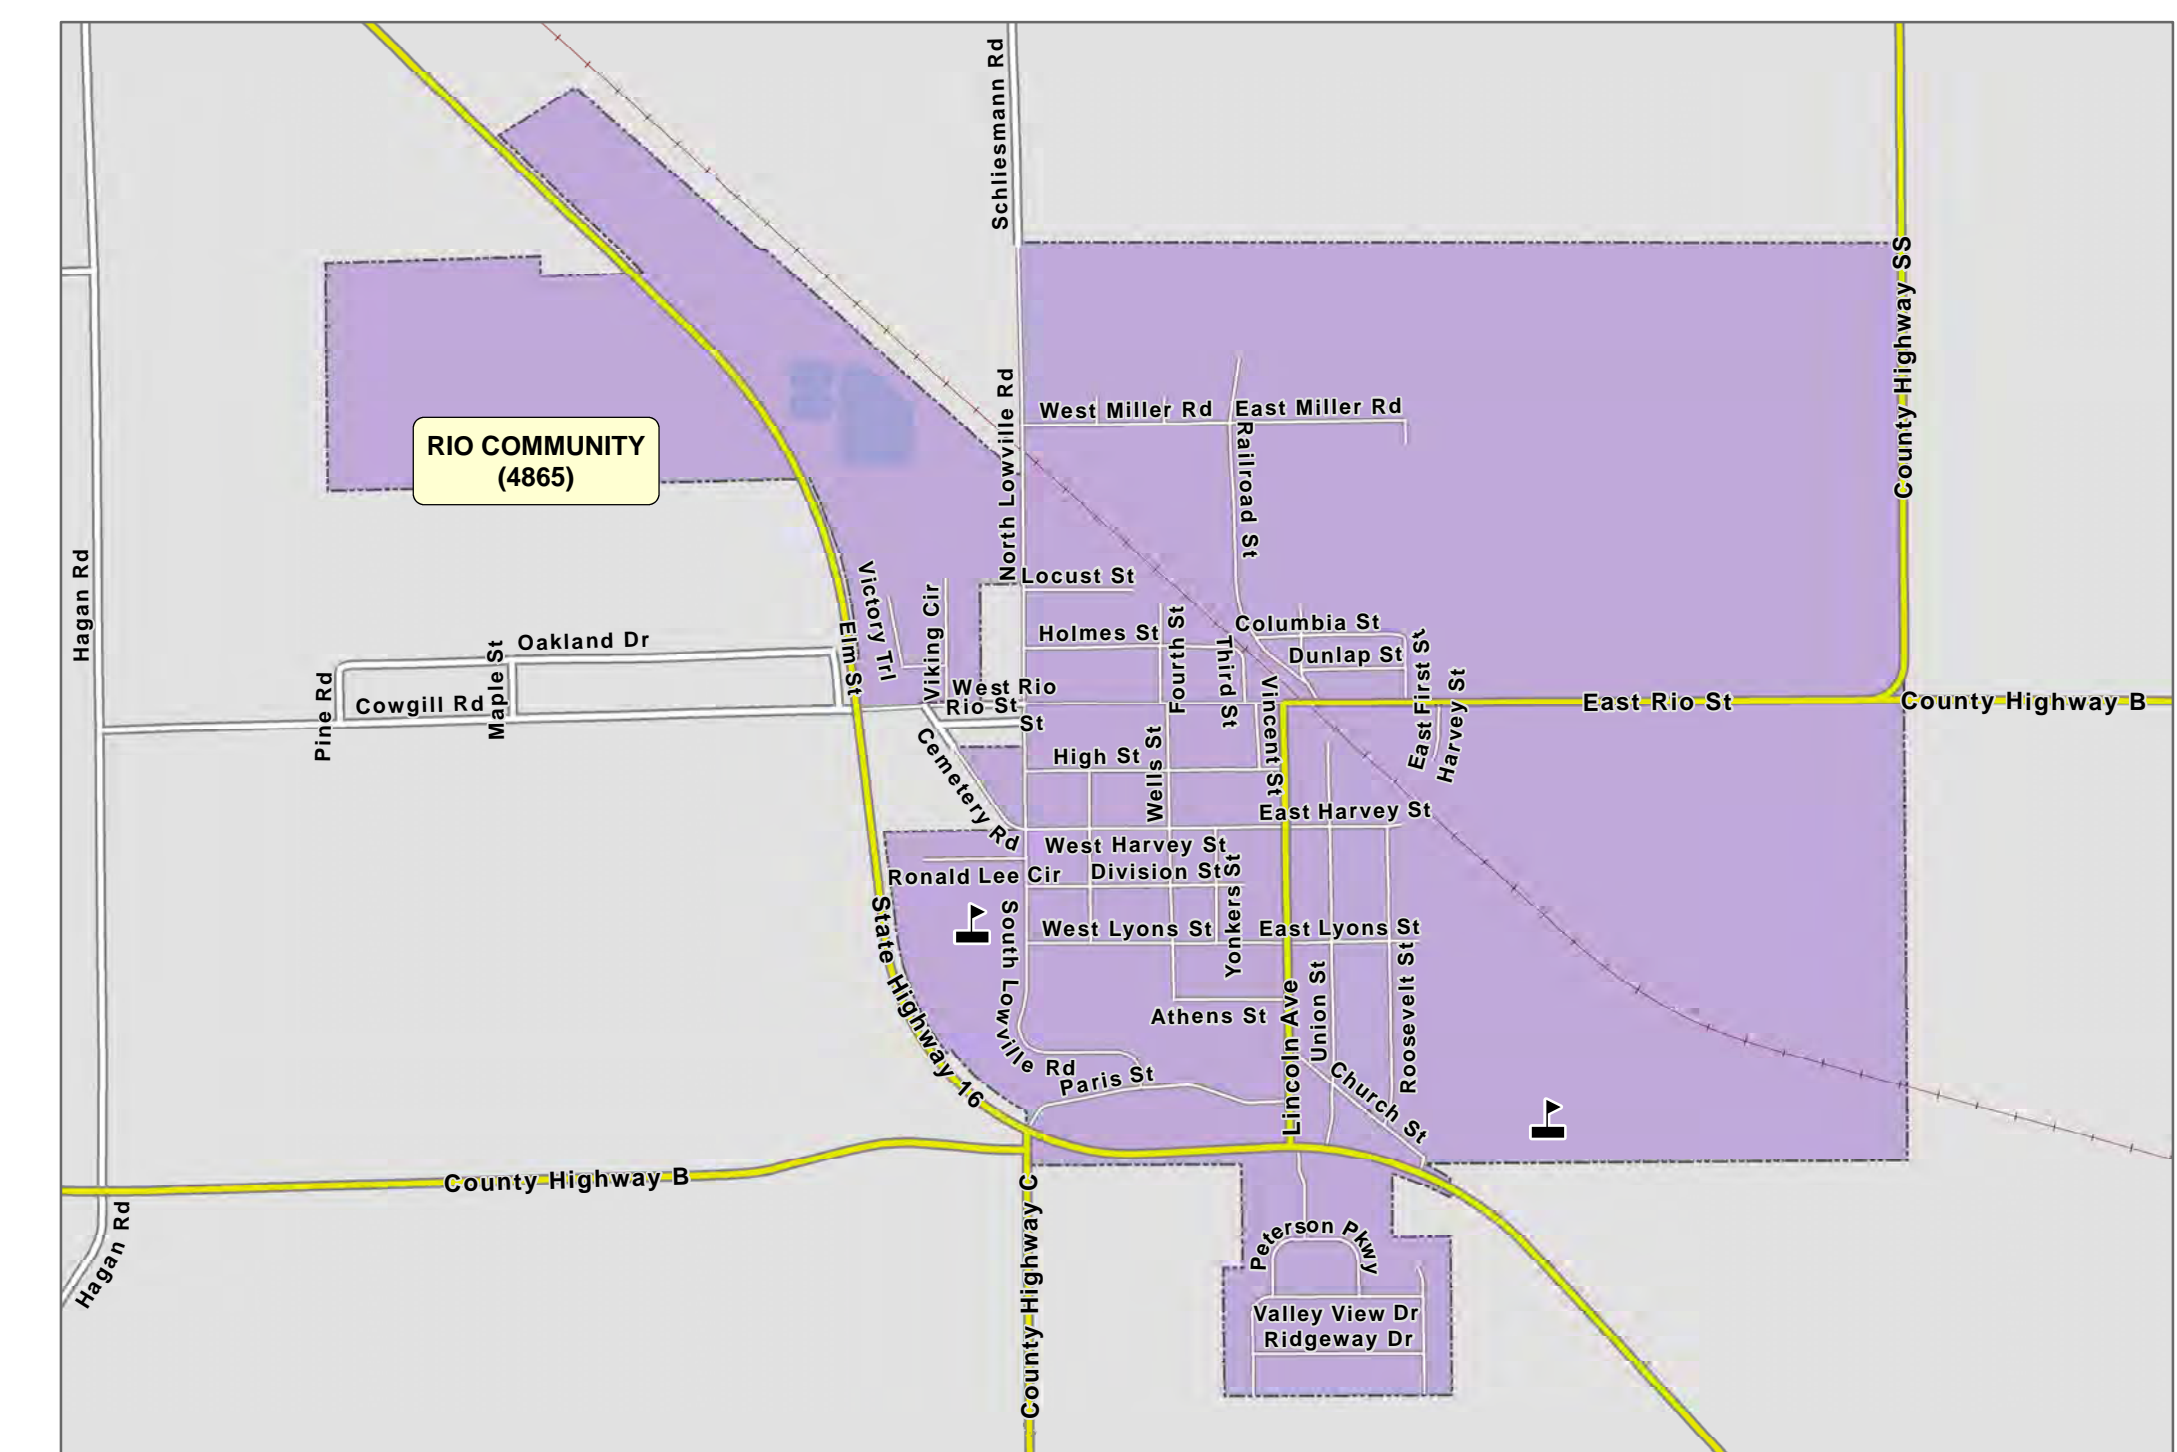

VILLAGE OF RIO

- Legend
- Supervisory
 - Ward (W-)
 - Aldermanic

COLUMBIA COUNTY, WI

SUPERVISORY DISTRICT(S)

SCHOOL DISTRICT(S)